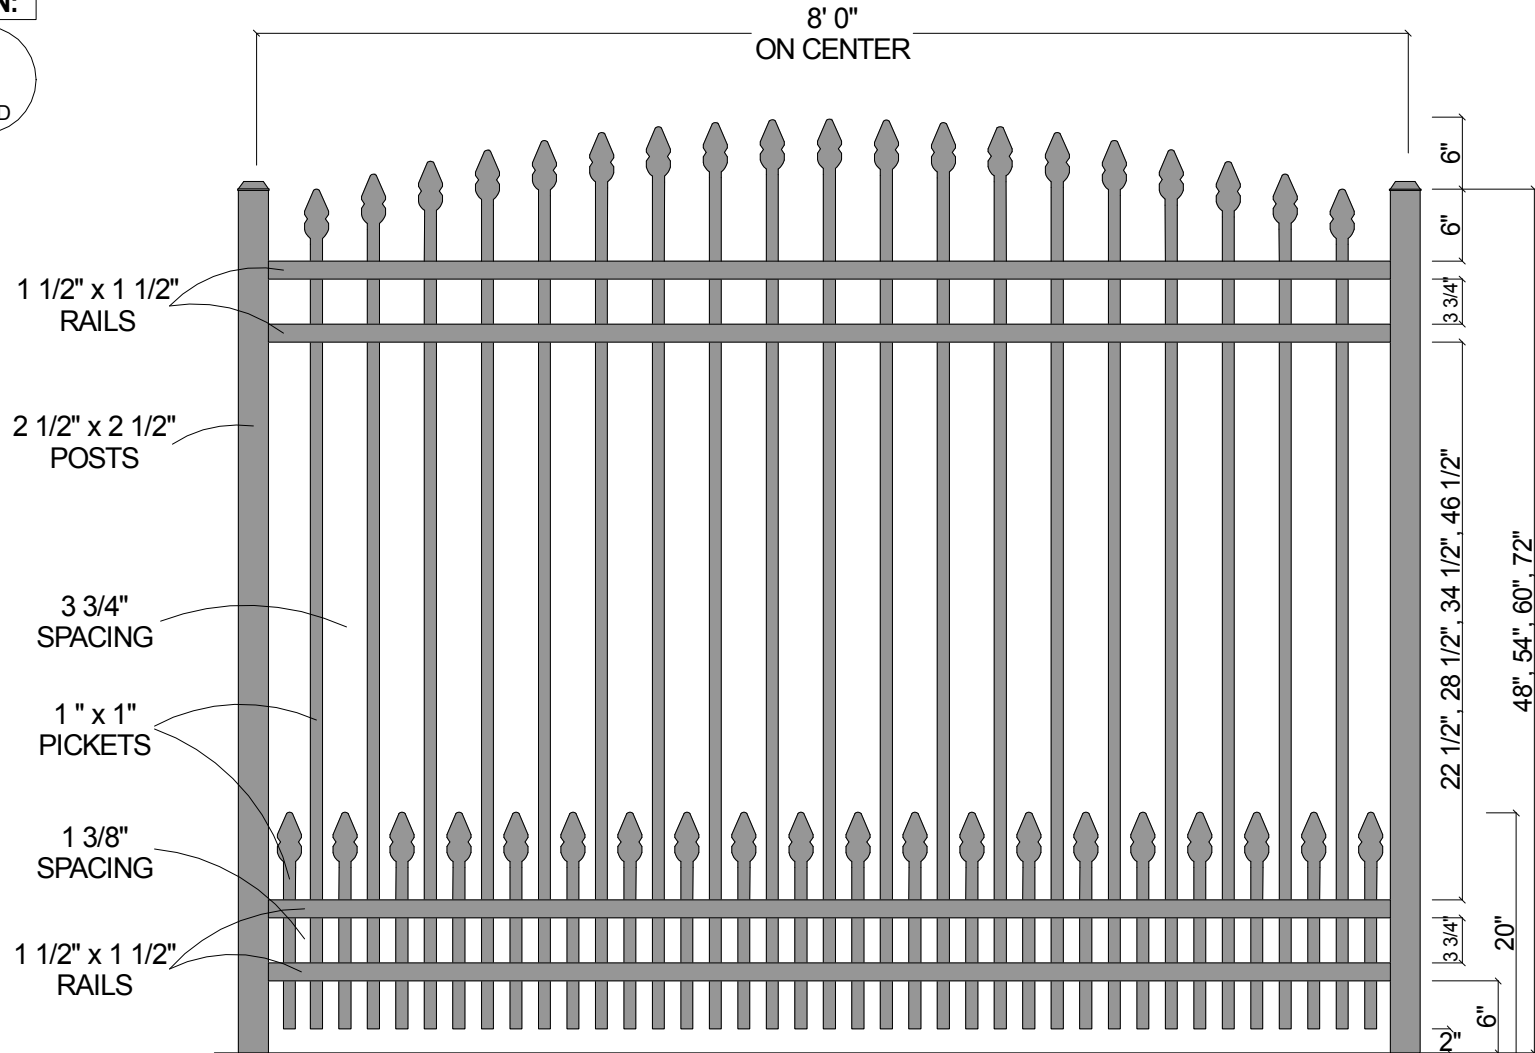

**FINIAL OPTION:**

**Post Size**

48" Tall	2 1/2" x 2 1/2" x 6 1/2'
54" Tall	2 1/2" x 2 1/2" x 7'
60" Tall	2 1/2" x 2 1/2" x 7 1/2'
72" Tall	2 1/2" x 2 1/2" x 8 1/2'

**CourtYard® Aluminum Fence**

Scale: 3/32" : 1"	Drawn By: J.D.S.
Date: 4/01/09	Revised:

**2131 Convex** w/Short Picket Option

As Shown: 8' x 72" 2131 Convex w/Short Picket Option	Drawing Number: 2131Cnxv-SPO
---	---------------------------------