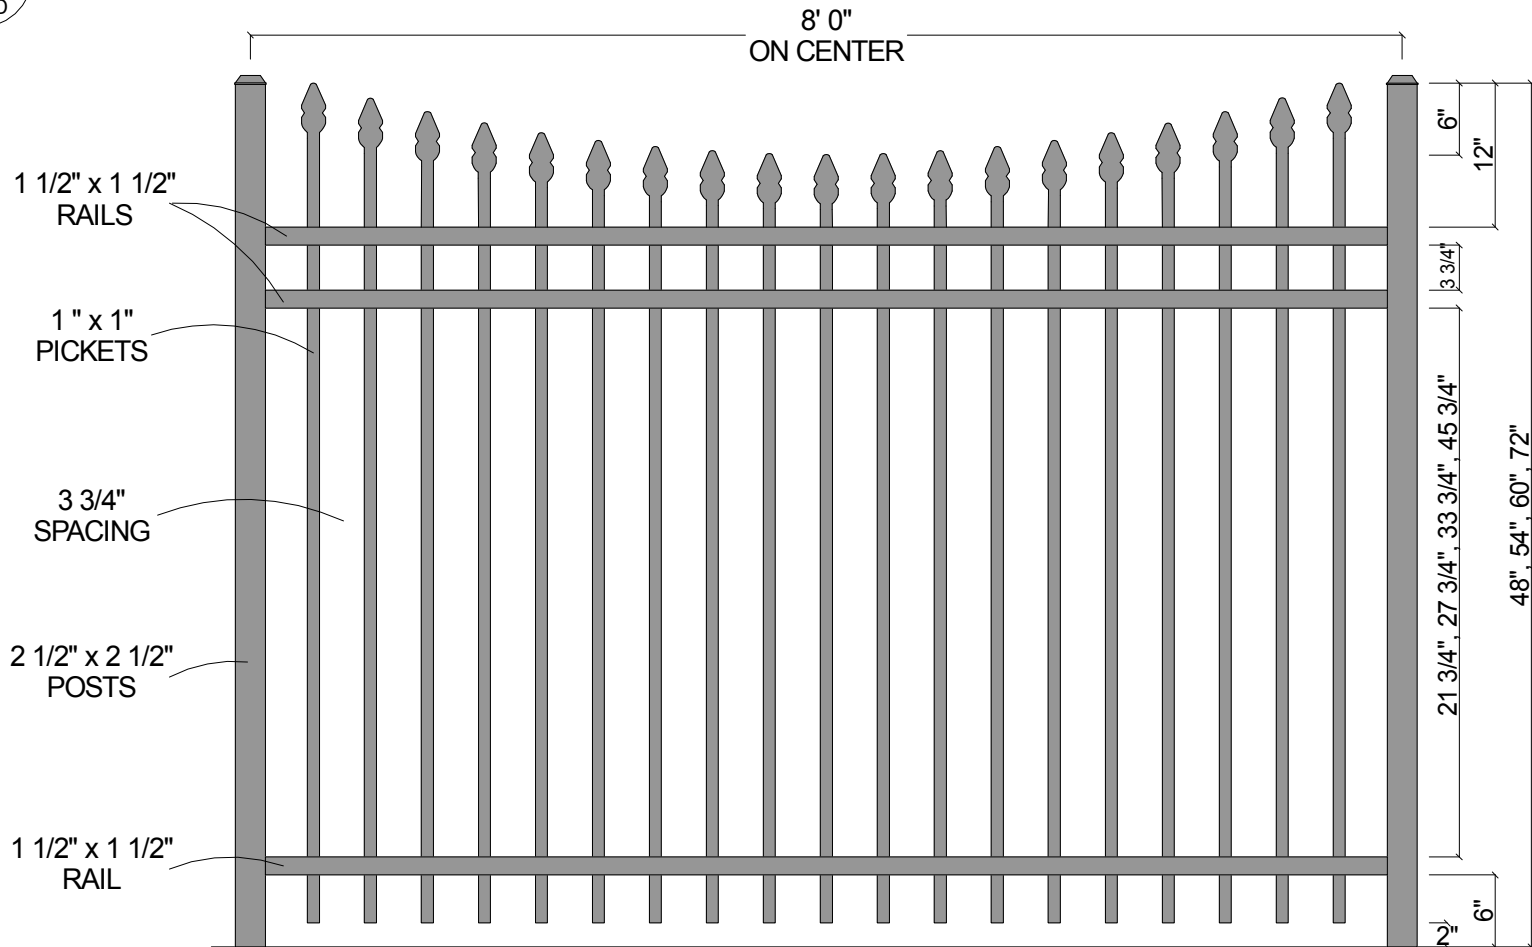

FINIAL OPTION:

Post Size	
48" Tall	2 1/2" x 2 1/2" x 6 1/2'
54" Tall	2 1/2" x 2 1/2" x 7'
60" Tall	2 1/2" x 2 1/2" x 7 1/2'
72" Tall	2 1/2" x 2 1/2" x 8 1/2'

CourtYard® Aluminum Fence	
Scale: 3/32" : 1"	Drawn By: J.D.S.
Date: 2/04/08	Revised:
2131 Concave (3-Rail w/Straight Pickets)	
As Shown: 8' x 72" 2131 Concave	Drawing Number: 2131Cncv