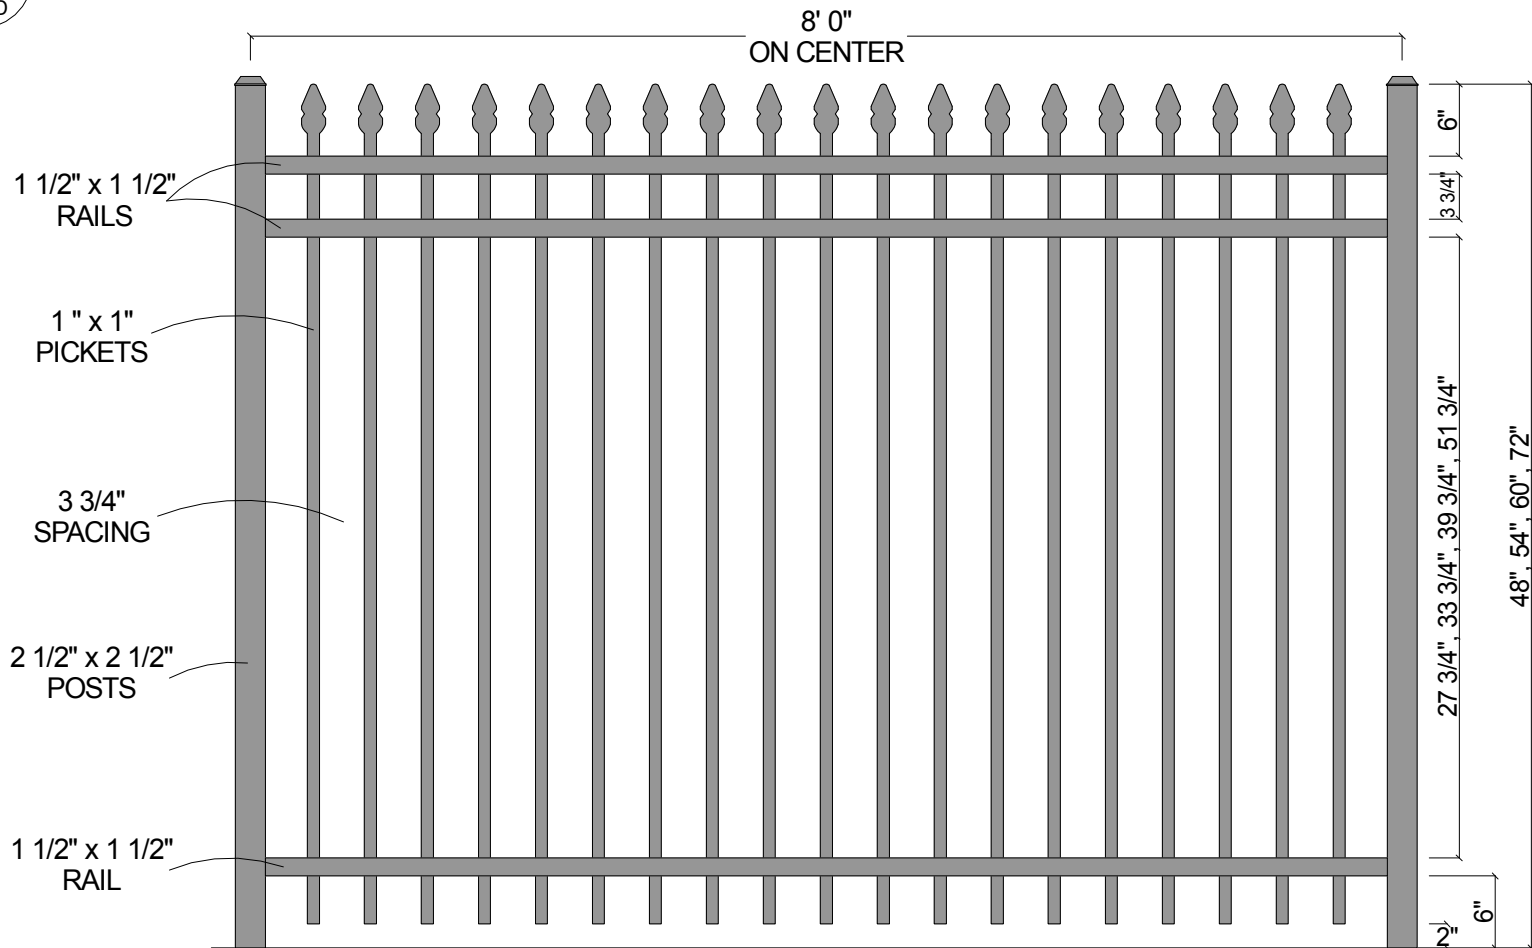

FINIAL OPTION:

Post Size

48" Tall	2 1/2" x 2 1/2" x 6 1/2'
54" Tall	2 1/2" x 2 1/2" x 7'
60" Tall	2 1/2" x 2 1/2" x 7 1/2'
72" Tall	2 1/2" x 2 1/2" x 8 1/2'

CourtYard® Aluminum Fence

Scale: 3/32" : 1"	Drawn By: J.D.S.
Date: 2/04/08	Revised:
2131 (3-Rail w/Straight Pickets)	
As Shown: 8' x 72" 2131	Drawing Number: 2131