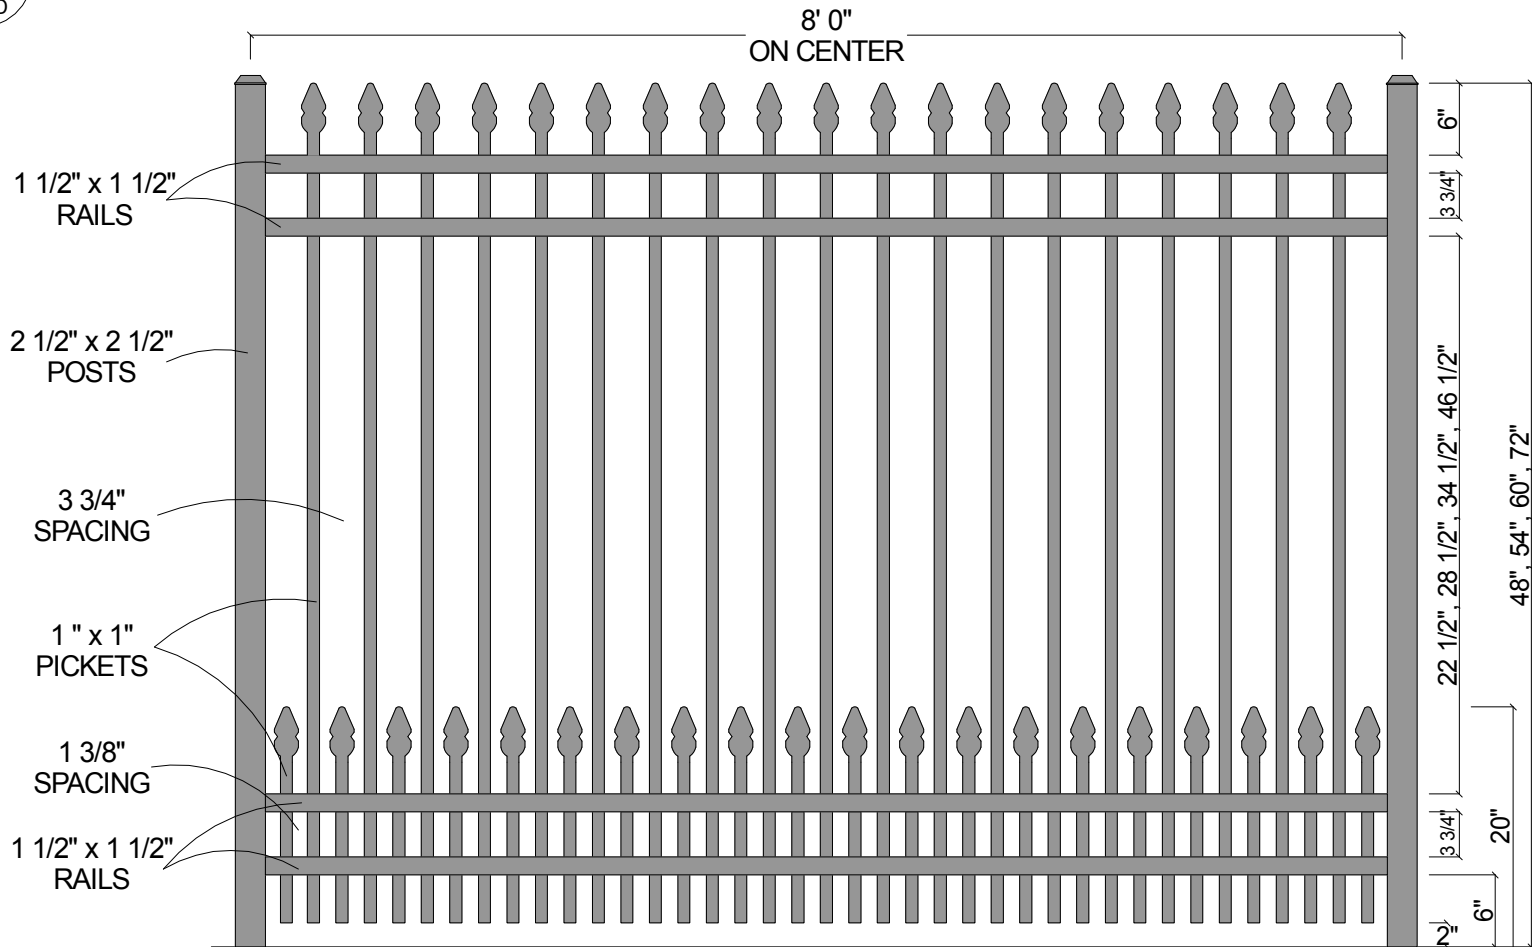

FINIAL OPTION:

Post Size	
48" Tall	2 1/2" x 2 1/2" x 6 1/2'
54" Tall	2 1/2" x 2 1/2" x 7'
60" Tall	2 1/2" x 2 1/2" x 7 1/2'
72" Tall	2 1/2" x 2 1/2" x 8 1/2'

CourtYard® Aluminum Fence		
Scale: 3/32" : 1"		Drawn By: J.D.S.
Date: 4/01/09		Revised:
2131 w/Short Picket Option		
As Shown:	Drawing Number:	
8' x 72" 2131 w/Short Picket Option	2131-SPO	