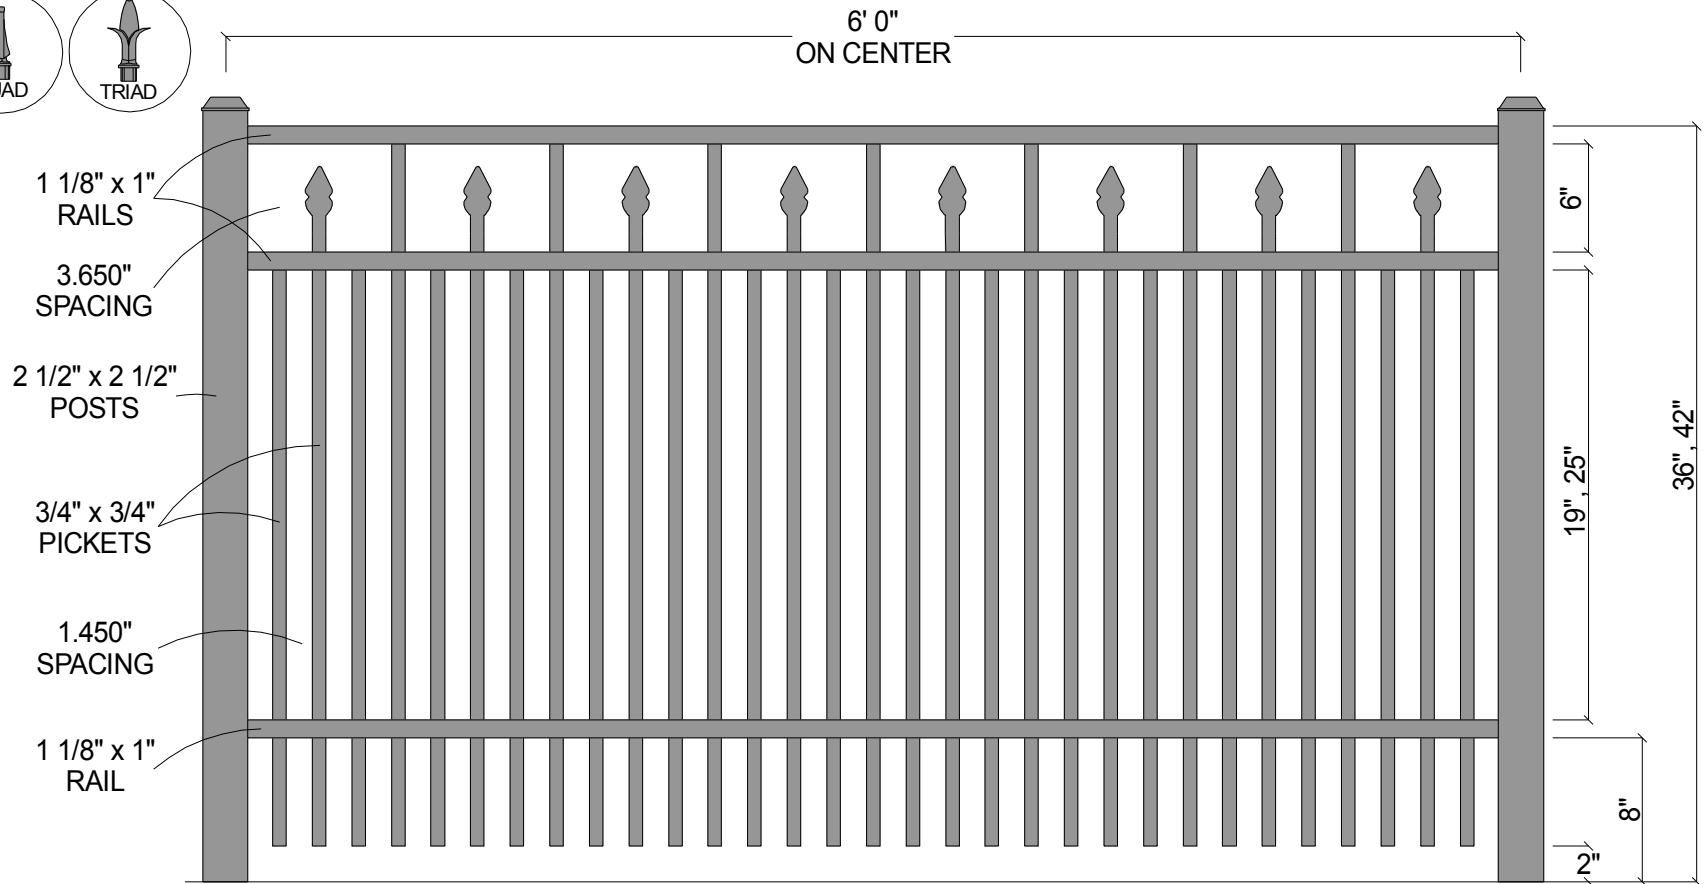

FINIAL OPTION:

Post Size	
36" Tall	2 1/2" x 2 1/2" x 5 1/2'
42" Tall	2 1/2" x 2 1/2" x 6'

Courtyard® Aluminum Fence

Scale: 3/32" : 1"

Approved By:

Drawn By: J.D.S.

Date: 3/19/07

F.S.B.

Revised:

1233 w/Short Picket Option

As Shown:

Drawing Number:

6' x 42" 1233 w/Short Picket Option

1233-Short-36-42