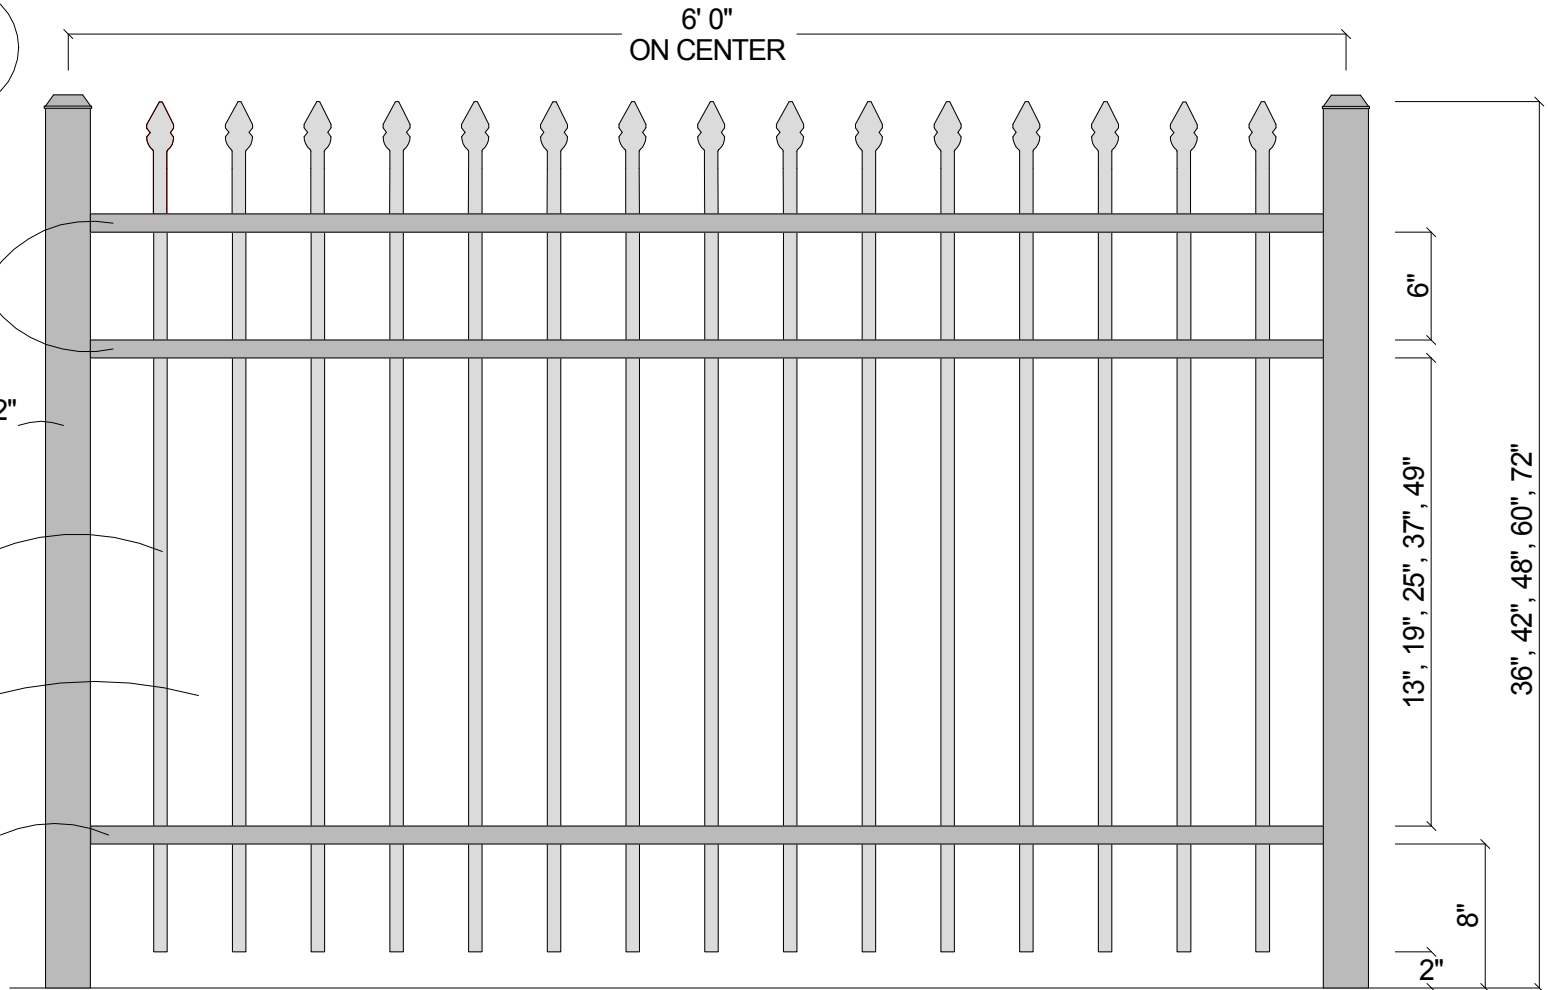

FINIAL OPTION:

| Post Size | |
|-----------|--------------------------|
| 36" Tall | 2 1/2" x 2 1/2" x 5 1/2' |
| 42" Tall | 2 1/2" x 2 1/2" x 6' |
| 48" Tall | 2 1/2" x 2 1/2" x 6 1/2' |
| 60" Tall | 2 1/2" x 2 1/2" x 7 1/2' |
| 72" Tall | 2 1/2" x 2 1/2" x 8 1/2' |

Courtyard™ Aluminum Fence

| | | |
|---|-------------------------|------------------|
| Scale: 3/32" : 1" | Approved By: | Drawn By: J.D.S. |
| Date: 4/16/04 | | Revised: 4/16/04 |
| 1131 (3-Rail w/Straight Pickets) | | |
| As Shown: 6' x 48" 1131 | Drawing Number: 1131 | |