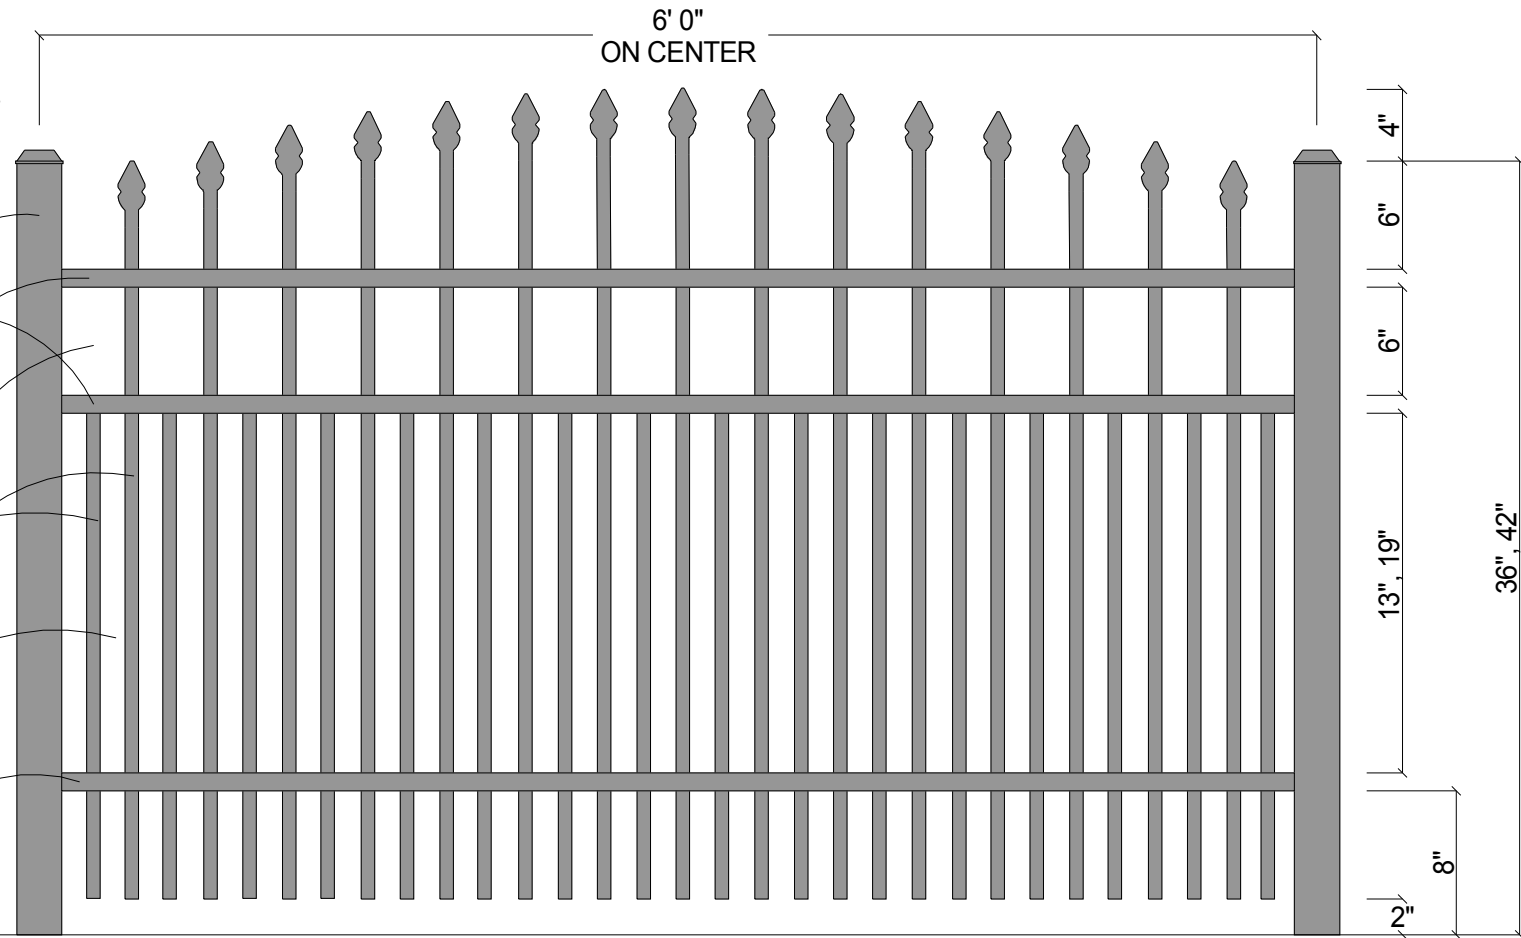

FINIAL OPTION:

Post Size	
36" Tall	2 1/2" x 2 1/2" x 5 1/2'
42" Tall	2 1/2" x 2 1/2" x 6'

Courtyard® Aluminum Fence		
Scale: 3/32" : 1"	Approved By: F.S.B.	Drawn By: J.D.S.
Date: 3/19/07		Revised:
1131 (Convex) w/Short Picket Option		
As Shown: 6' x 42" 1131 (Convex) w/Short Picket Option	Drawing Number: 1131-Cnvx-Short-36-42	