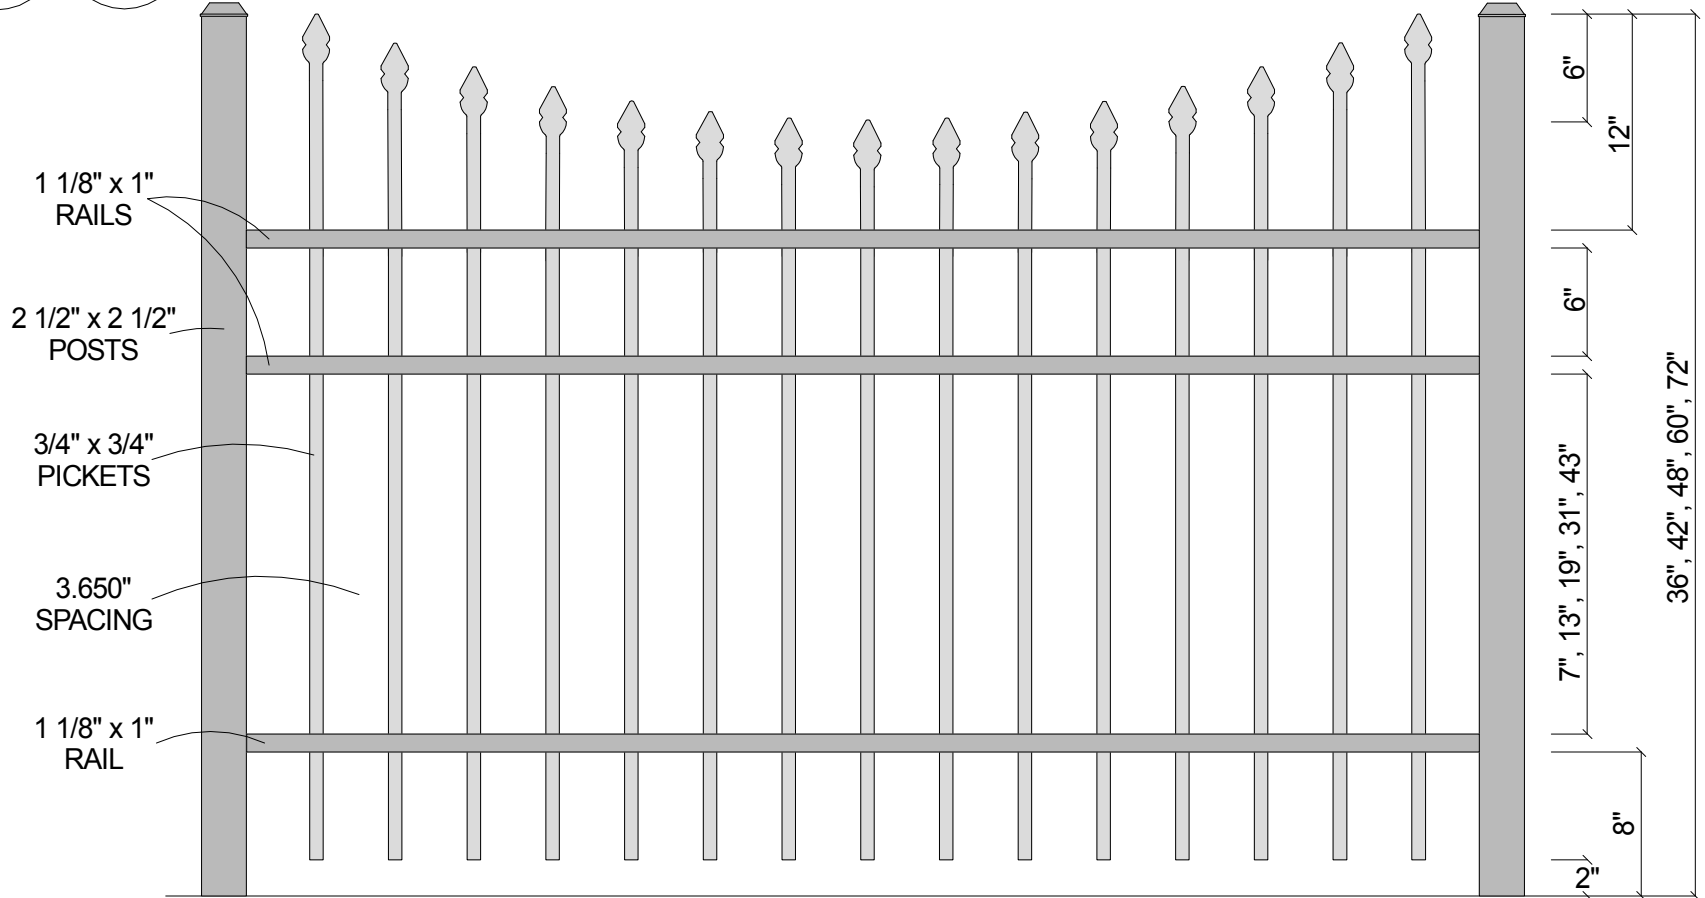

FINIAL OPTION:

6' 0"
ON CENTER

Post Size

36" Tall	2 1/2" x 2 1/2" x 5 1/2'
42" Tall	2 1/2" x 2 1/2" x 6'
48" Tall	2 1/2" x 2 1/2" x 6 1/2'
60" Tall	2 1/2" x 2 1/2" x 7 1/2'
72" Tall	2 1/2" x 2 1/2" x 8 1/2'

CourtYard™ Aluminum Fence

Scale: 3/32" : 1"
Date: 7/06/06

Approved By:
F.S.B.

Drawn By: J.D.S.
Revised:

1131 (Concave)

As Shown:
6' x 48" 1131 (Concave)

Drawing Number:
1131-Cncv