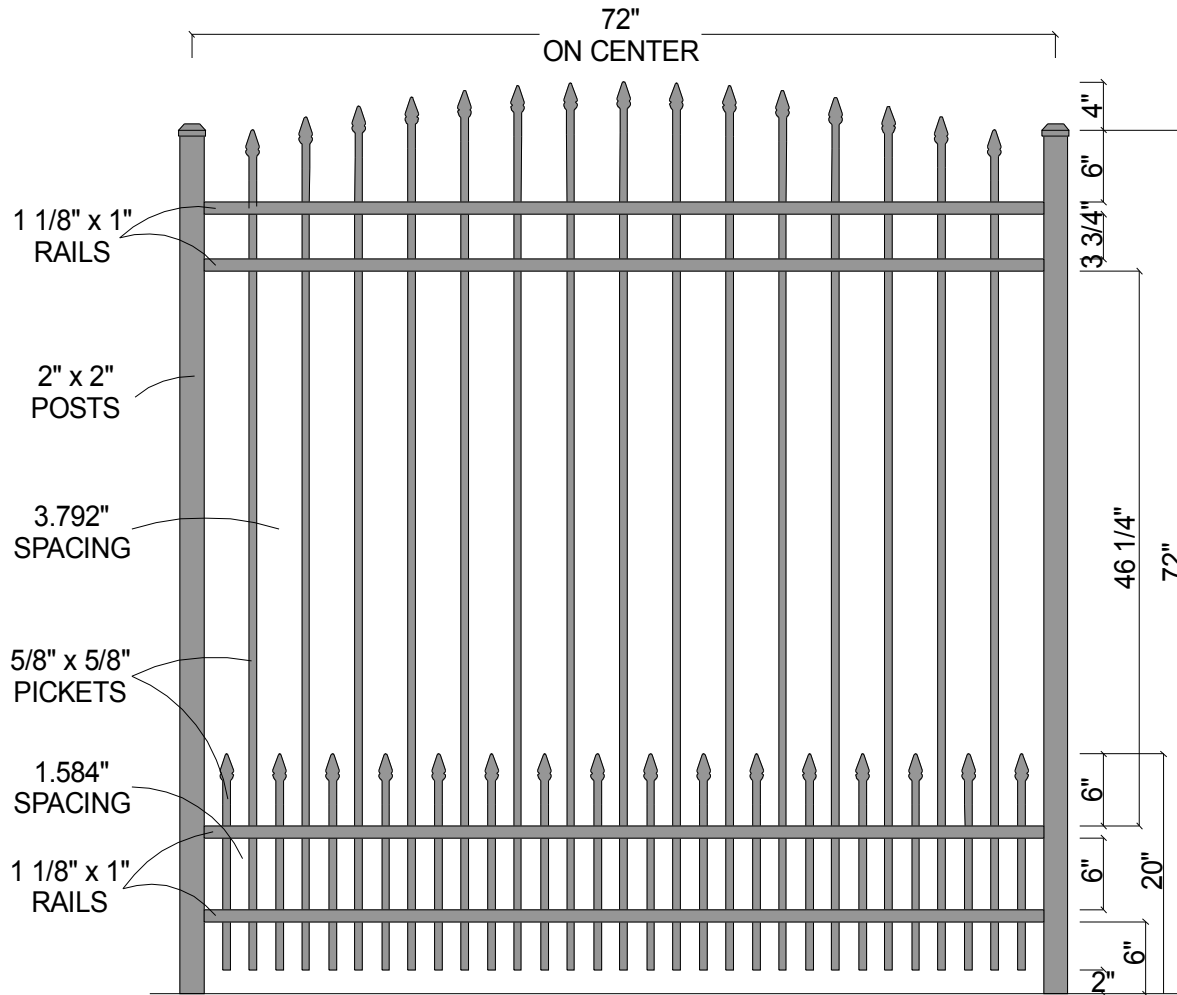

**FINIAL OPTION:**

<b>Post Size</b>	
72" Tall	2" x 2" x 8 1/2'

# Courtyard® Aluminum Fence Systems

Scale: 1/16" : 1"  
 Date: 3/15/07  
 As Shown:  
 72" 0141 Cnvx w/SPO

Approved By:  
 F.B.

**0141 Convex**  
 w/Short Picket Option (72")

Drawn By: J.D.S.  
 Revised:

Drawing Number:  
 0141Cnvx-Short