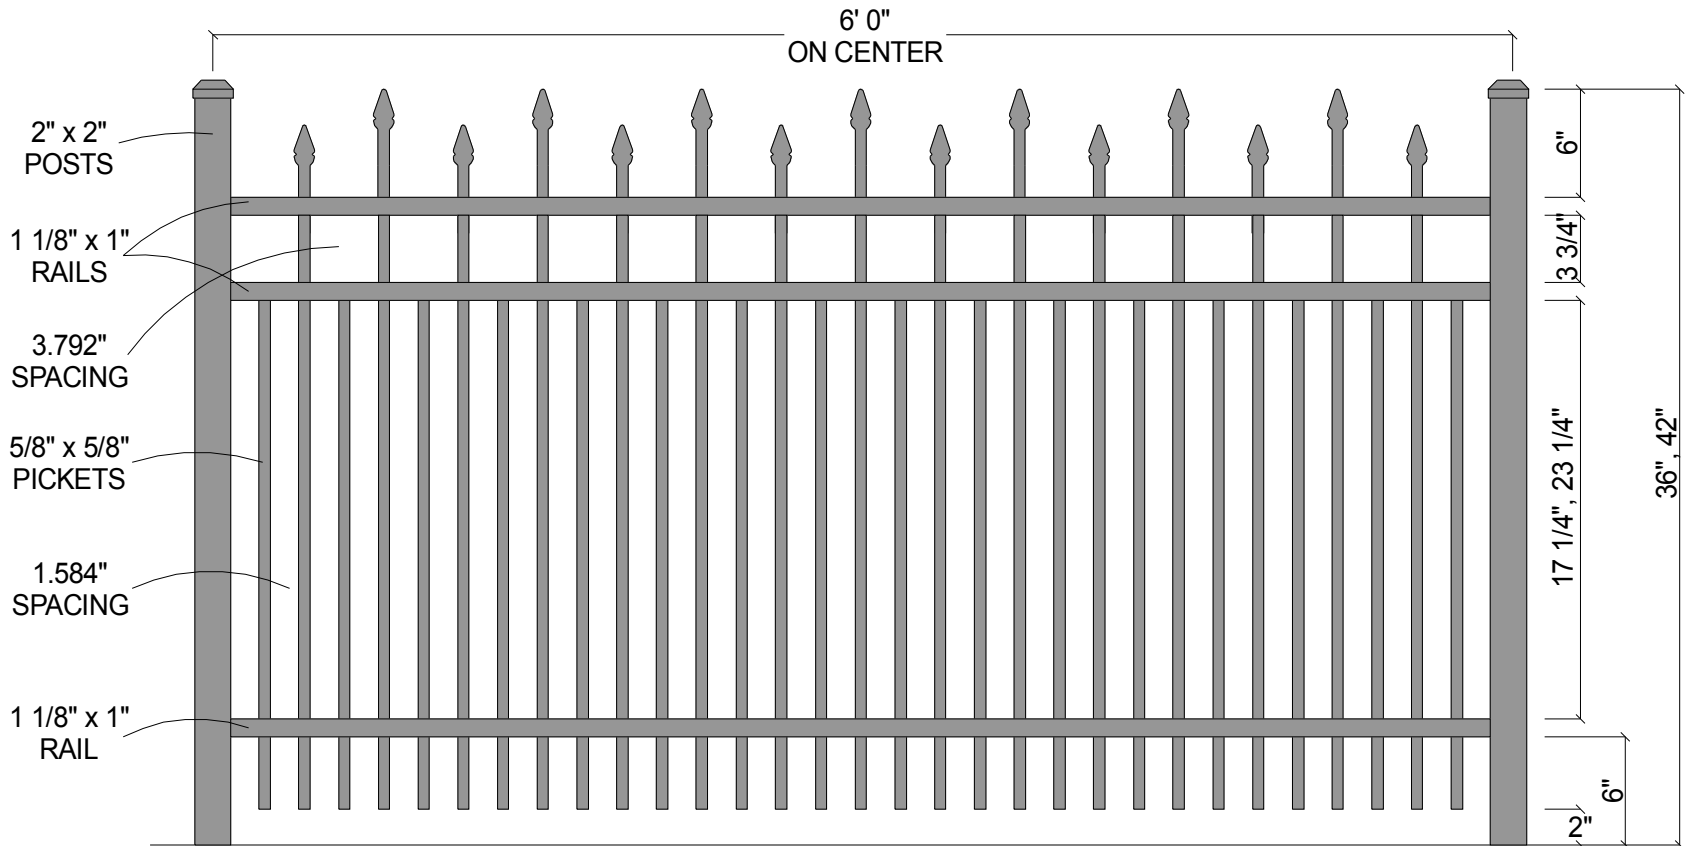

FINIAL OPTION:

Post Size	
36" Tall	2" x 2" x 5 1/2'
42" Tall	2" x 2" x 6'

Courtyard® Aluminum Fence		
Scale: 3/32" : 1"	Approved By: F.S.B.	Drawn By: J.D.S.
Date: 3/13/07		Revised:
0132 (with Short Picket Option)		
As Shown: 6' x 42" 0132 with Short Picket Option	Drawing Number: 0132-Short-36-42	