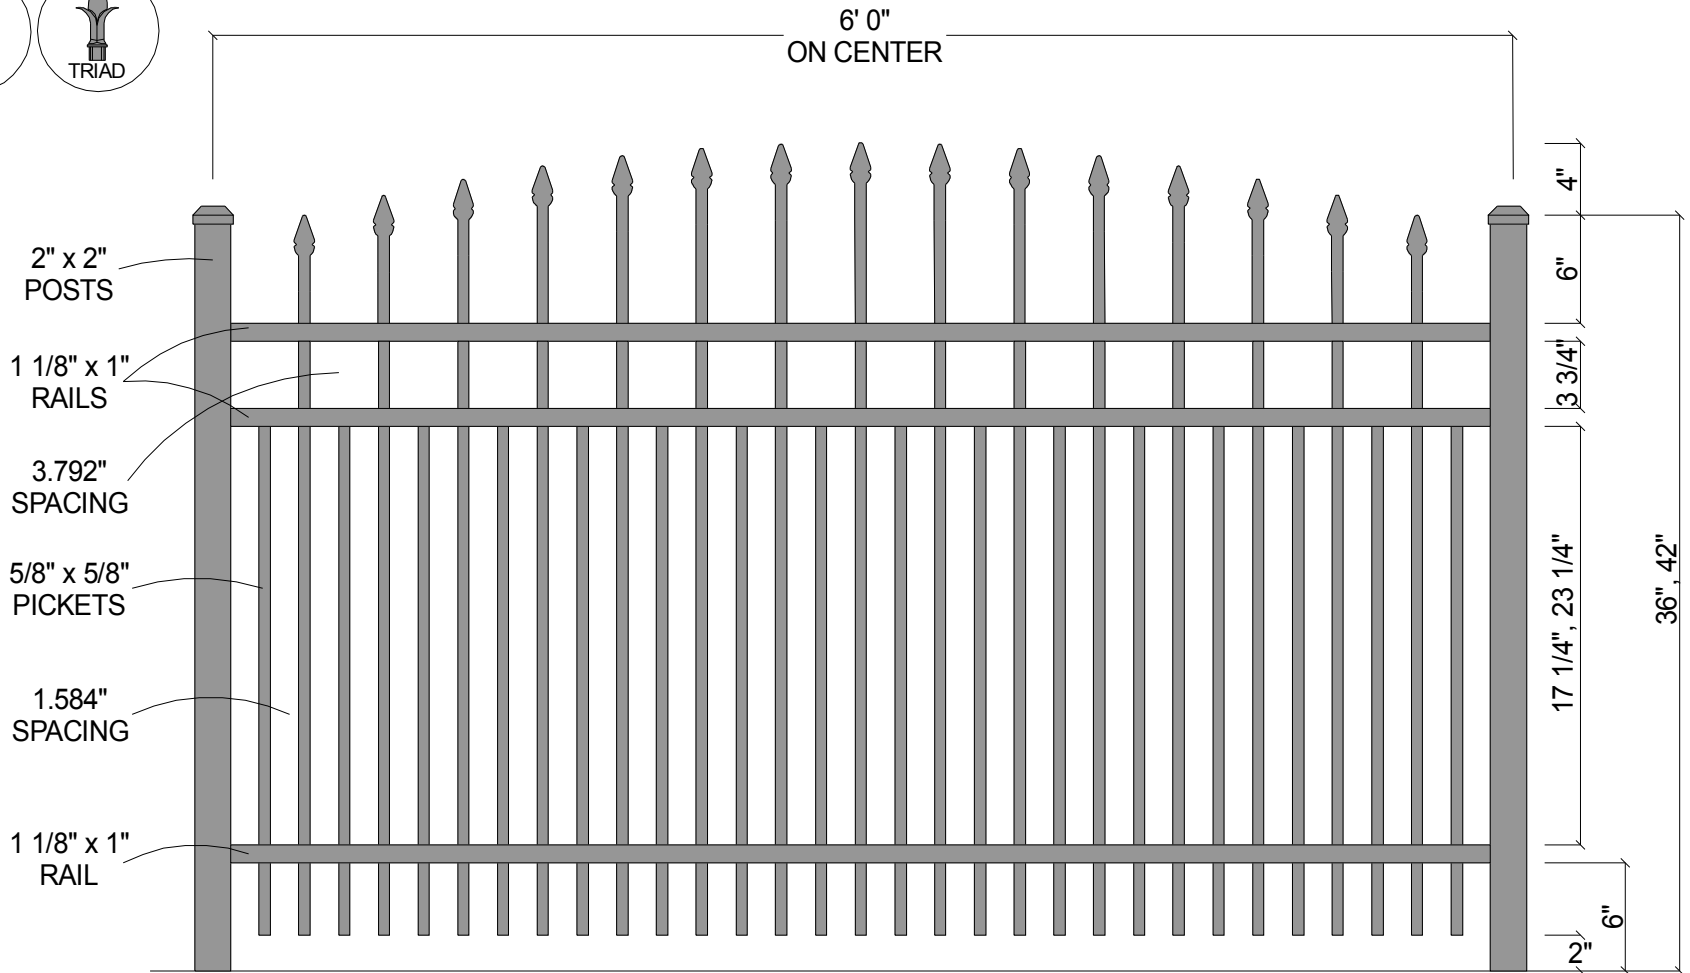

FINIAL OPTION:

Post Size	
36" Tall	2" x 2" x 5 1/2'
42" Tall	2" x 2" x 6'

CourtYard® Aluminum Fence		
Scale: 3/32" : 1"	Approved By: F.S.B.	Drawn By: J.D.S.
Date: 8/08/06		Revised:
0131 Convex (w/Short Picket Option)		
As Shown:	Drawing Number:	
6' x 42" 0131 Convex w/Short Picket Option	0131Cnvx-Short-36-42	