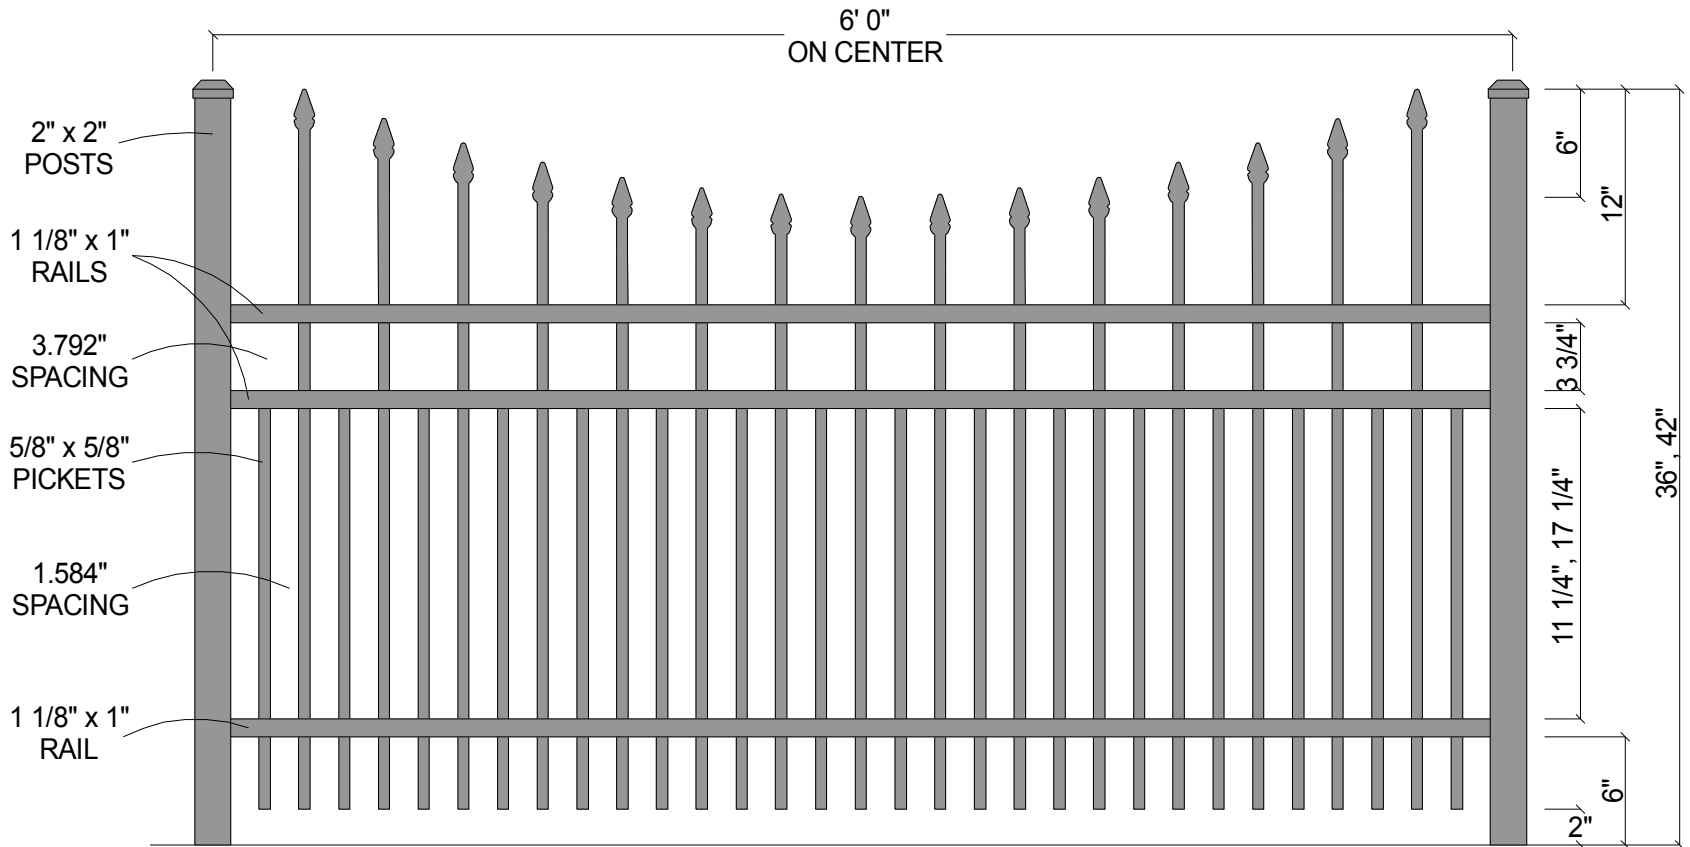

**FINIAL OPTION:**

Post Size	
36" Tall	2" x 2" x 5 1/2'
42" Tall	2" x 2" x 6'

CourtYard® Aluminum Fence		
Scale: 3/32" : 1"	Approved By: F.S.B.	Drawn By: J.D.S.
Date: 8/08/06		Revised:
<b>0131 Concave (w/Short Picket Option)</b>		
As Shown: 6' x 42" 0131 Concave w/Short Picket Option	Drawing Number: 0131Cncv-Short-36-42	