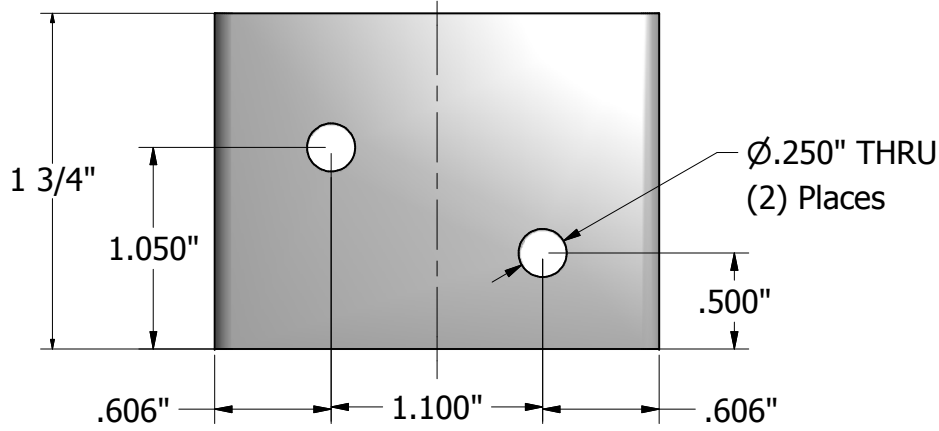

NOTE: Top and bottom mount compatible.

REV.	DESCRIPTION	DATE
A	Changed height to 1 3/4"; Added .09 Radii.	11/29/2012

DSI Digger
Specialties
Inc.

3446 US 6 EAST
BREMEN, IN 46506
www.diggerspecialties.com

WEIGHT:	DRAWN BY: WJM
STANDARD TOLERANCE: .00 .01 .000 .005 ANG. .5~	DATE DRAWN: 9/20/2012
FRACTIONS: ± 1/16"	DRAFT NO. 20120920-6W
FILE LOC: Z:\Aluminum\DSI Columns\Rnd Fluted Columns\6 Inch\Railing App\6in Rnd Fluted Adapter WB Railing.idw	

MATERIAL: Aluminum
PART NAME: 6in Rnd Fluted Adapter WB Railing.idw
PART NUMBER: XXXXX
REV. A