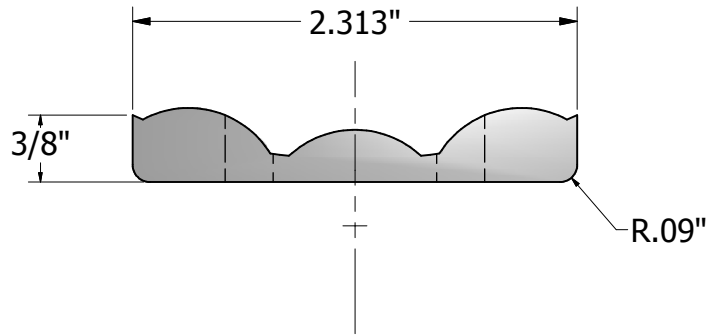

NOTE: Top and bottom mount compatible.

REV.	DESCRIPTION	DATE
A	Changed height to 1 3/4"; Added .09 Radii.	11/29/2012

DSI Digger
Specialties
Inc.

3446 US 6 EAST
BREMEN, IN 46506
www.diggerspecialties.com

WEIGHT:	DRAWN BY: WJM
STANDARD TOLERANCE: .00 .01 .000 .005 ANG. .5~	DATE DRAWN: 9/20/2012
FRACTIONS: ± 1/16"	DRAFT NO. 20120920-6W
FILE LOC: Z:\Aluminum\DSI Columns\Rnd Fluted Columns\6 Inch\Railing App\6in Rnd Fluted Adapter WB Railing.idw	

MATERIAL: Aluminum
PART NAME: 6in Rnd Fluted Adapter WB Railing.idw
PART NUMBER: XXXXX
REV. A