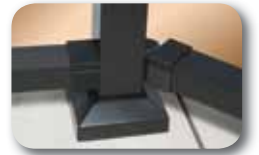

Posts • Caps • Flair

Standard Mounts

Hidden Screw Mounts

2" Standard Post 2" Crossover Post

Top Rail Crossover Mount

2-Piece Post Flair

Flat Cap

All Posts Self-Leveling w/Stainless Steel Shims

Ball Cap

Top Rail Wall & Swivel Mount

Mid/Bottom Rail Wall & Swivel Mount

Top Rail Stair Mount

Mid/Bottom Rail Stair Mount

Top Rail Profile

Mid-Rail Profile

Bottom Rail Profile