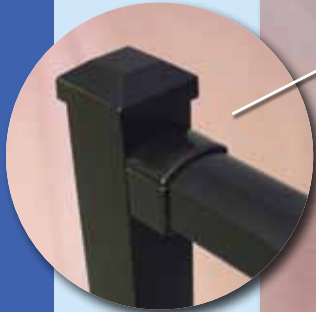

DSI 122
Sandy
Shore

Custom Colors Available

Colors shown are a close representation of the true color. Please consult actual samples for accurate powder coating colors.

Veranda

C70 Glass Railing

Top Rail Cover,
Rail Mount &
Polished Glass Edge

Post Cap &
Top Rail Mount

Veranda (Style C70) 42" Shown

Bottom Rail Cover &
Rail Mount

Post Flair &
Bottom Rail Mount

Railing Specifications

Railing Heights: 36", 42"
 Railing Lengths: 3', 4', 5', 6'
 Glass Panel: 1/4" Tempered Glass
 Post Dimensions: 2" x 2" x .090" wall (standard)
 2 1/2" x 2 1/2" x .125" wall (optional)
 Stylish Top Rail: 1 3/4" w (.085") x 1 3/8" t (.085")
 Bottom Rail: 1 3/4" w (.085") x 1 1/4" t (.085")
 Box System: Rails & Glass Individually Boxed
 Stair Railing: All Stair Rails are Custom Ordered