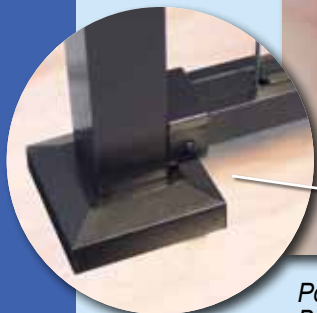

Post Flair &
Bottom Rail Mount

Railing Specifications

Railing Heights: 36", 42"
Railing Lengths: 3', 4', 5', 6'
Glass Panel: 1/4" Tempered Glass
Post Dimensions: 2" x 2" x .090" wall (standard)
                          2 1/2" x 2 1/2" x .125" wall (optional)
Stylish Top Rail: 1 3/4" w (.085") x 1 3/8" t (.085")
Bottom Rail: 1 3/4" w (.085") x 1 1/4" t (.085")
Box System: Rails & Glass Individually Boxed
Stair Railing: All Stair Rails are Custom Ordered

SOLD BY: